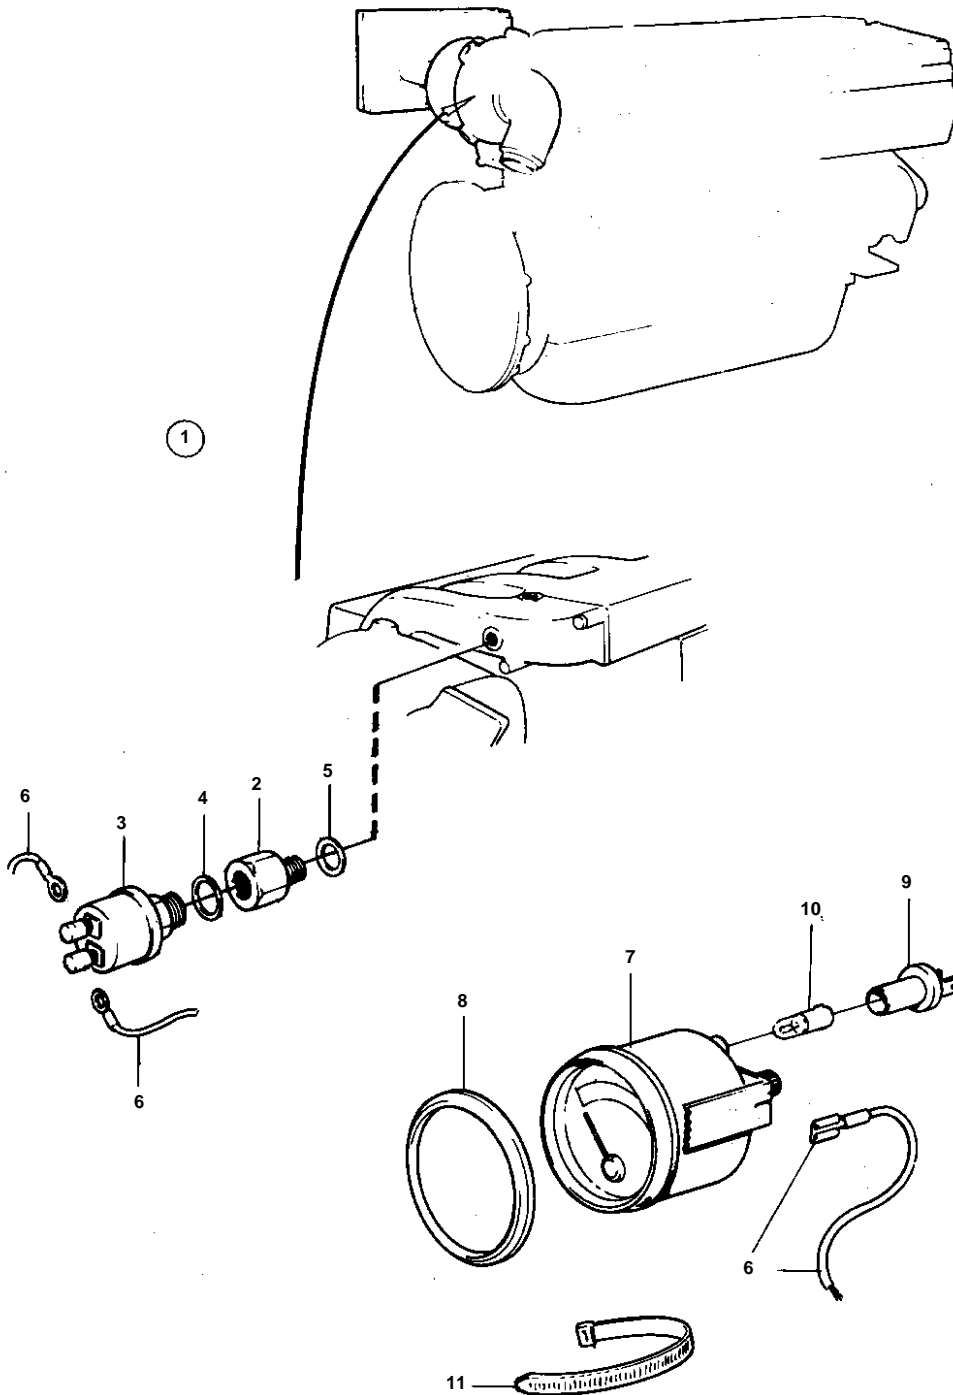

TAMD40B,AQAD40B

8343

TAMD40B,AQAD40B

REF	PART NO.	QTY	DESCRIPTION	NOTES
1	838331	1	Pressure gauge	
2	838333	1	· Adapter	
3	837782	1	· Pressure sensor	
4	957181	1	· Gasket	
5	957173	1	· Gasket	
6		X	· CABLES AND TERMINALS	SEE GROUP 3
7	828625	1	· Pressure gauge	
8	828542	1	· Front ring	
9	808175	1	· Bulb socket	
10	19923	1	· Bulb	12V
11	948210	X	· Strip clamp	